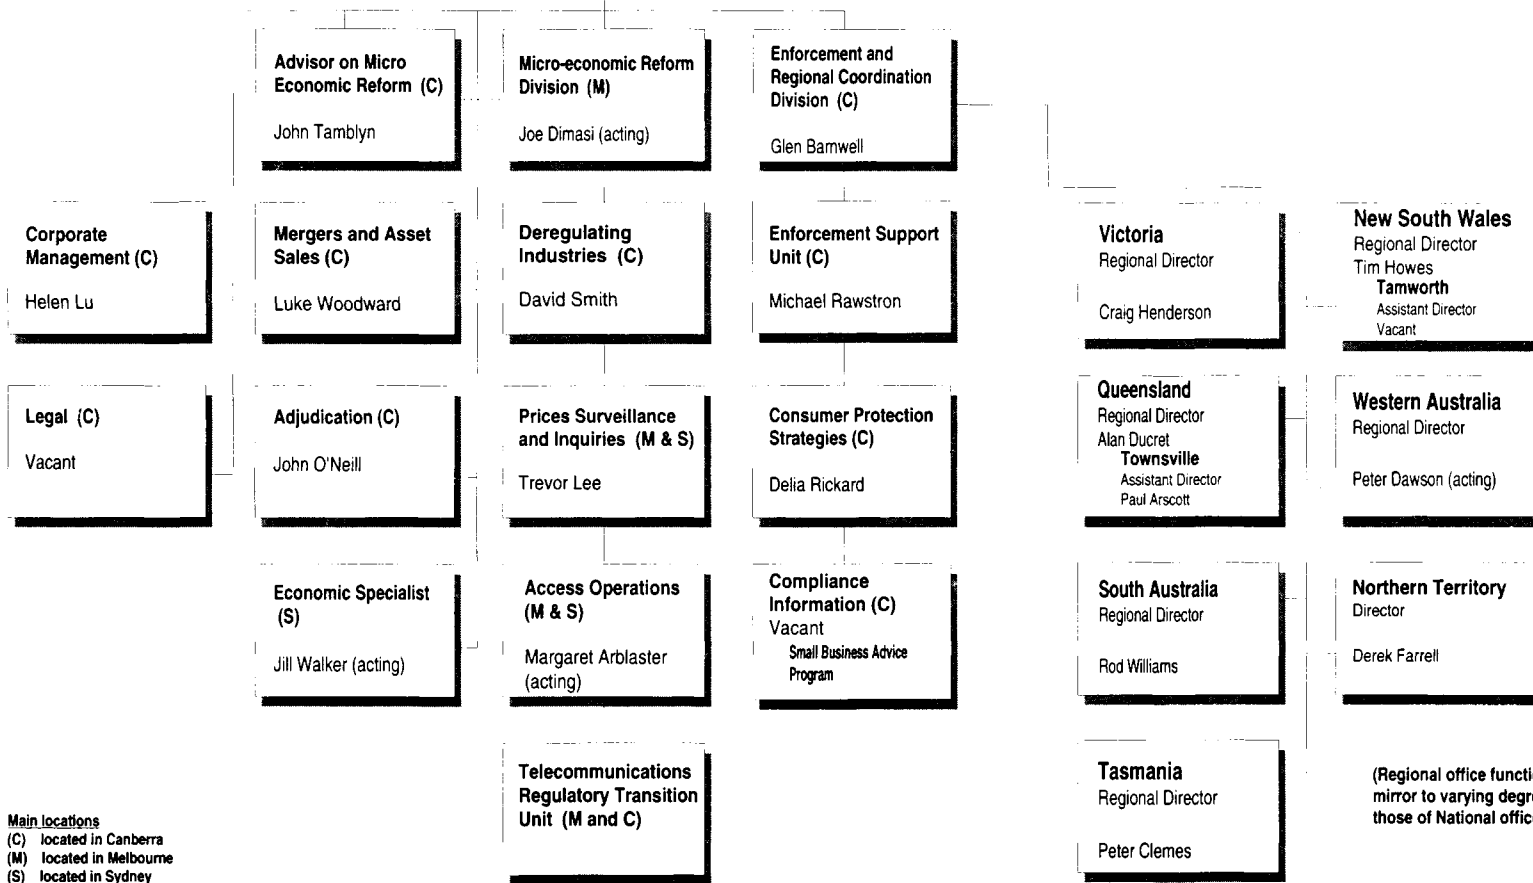

Australian Competition and Consumer Commission

Executive Office

National office (Canberra, Melbourne and Sydney)

Regional offices

Main locations

- (C) located in Canberra
- (M) located in Melbourne
- (S) located in Sydney